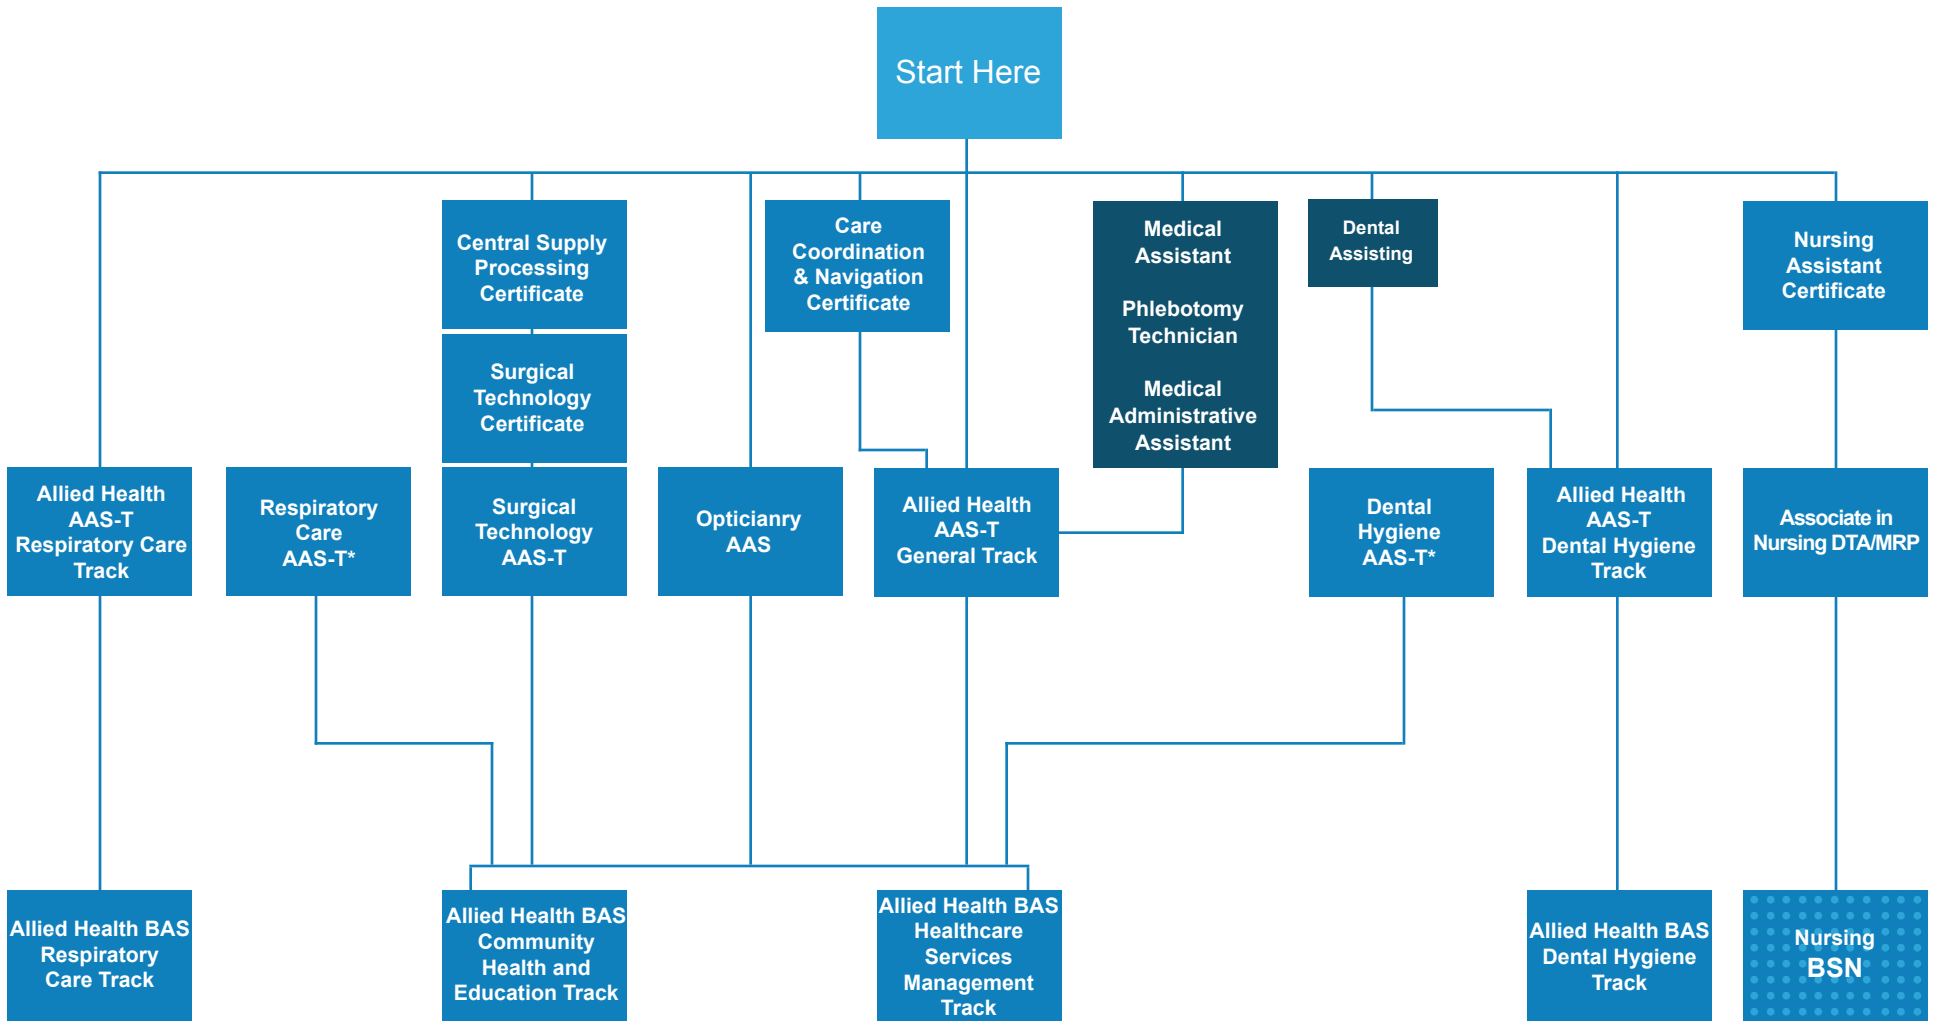

Seattle Central College and Seattle Vocational Institute  
Allied Health Degree Pathways

- Seattle Central College
- Pending approval
- Seattle Vocational Institute